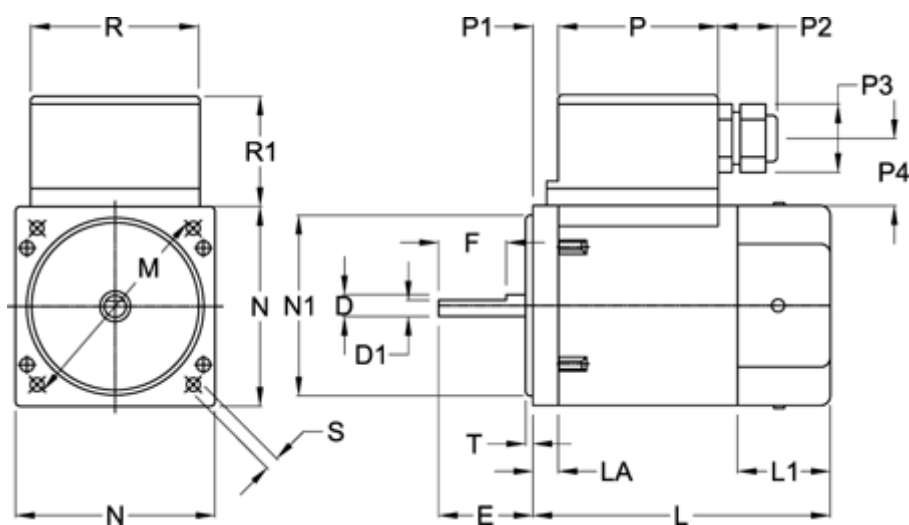

# Data Sheet

Article number: 7220900601461

Description: Induction Motor 9IF60S4CT 60W term box  
1300rpm 1x220-240V 50HZ straight shaft

## Measures

D1	= 11	N	= 90	R1	= 45.5
D Diameter	= 12	N1 Diameter	= 83	S	= 4xø6,5
E	= 37	P	= 53.5	T	= 2
F	= 25	P1	= 4	Weight (kg)	= 2.8
L	= 120	P2	= 25		
L1	= 40	P3	= 27		
LA	= 6.5	P4	= 27.5		
M Diameter	= 104	R	= 55		